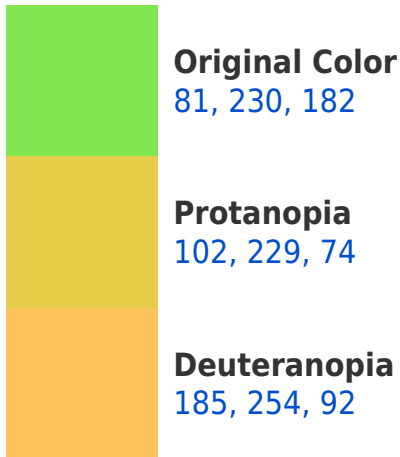

A 20% lighter version of the original color is **136, 255, 203**, and **17, 174, 123** is the 20% darker color. If you saturate the color by 10%, you get **58, 230, 175**, and if you desaturate by 10%, it is **104, 230, 189**.

230, 81, 205

111, 103, 115

121, 0, 179

35, 0, 51

Previews

White Background

This preview shows how the RYB color 81, 230, 182 looks on a white background.

Color Contrast Check

RYB 81, 230, 182 Background

This preview shows how black text looks on a background with the RYB color 81, 230, 182.

This preview shows how white text looks on a background with the RYB color 81, 230, 182.

Dichromacy

Tritanopia
154, 188, 232

Trichromacy

Original Color

81, 230, 182

Protanomaly

77, 214, 98

Deuteranomaly