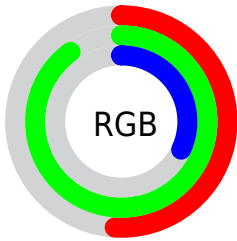

Distribution

- Red (51%)
- Green (90%)
- Blue (32%)