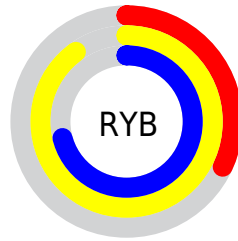

- Red (32%)
- Yellow (90%)
- Blue (71%)