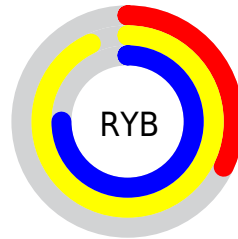

Conversions

Conversions Part 2

Format	Color
RYB	81, 237, 192
Decimal	8318289
CIELab	84.79, -58.59, 63.37
CIELCh	85, 86.301, 132.755
Yxy	65.5981, 0.3248, 0.5278
Android (android.graphics.Color)	4286508369 (0xFF7EED51)
YUV	186.0270, -51.7783, -52.6437
Hunter-Lab	80.9926, -52.7576, 43.2850

Details

The RYB color **81, 237, 192** is a dark color, and the websafe version is hex **99FF66**. The color can be described as middle muted chartreuse. A complement of this color would be **192, 81, 237**, and the grayscale version is **187, 187, 187**.

A 20% lighter version of the original color is **137, 255, 206**, and **14, 180, 131** is the 20% darker color. If you saturate the color by 10%, you get **57, 237, 185**, and if you desaturate by 10%, it is **105, 237, 199**.

Distribution

Red (49%)

Green (93%)

Blue (32%)

Red (32%)

Yellow (93%)

Blue (75%)

Cyan (47%)