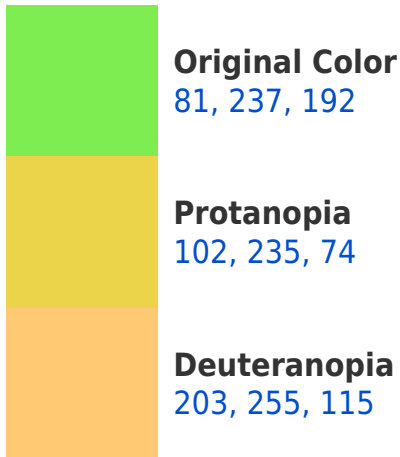

A 20% lighter version of the original color is **137, 255, 206**, and **14, 180, 131** is the 20% darker color. If you saturate the color by 10%, you get **57, 237, 185**, and if you desaturate by 10%, it is **105, 237, 199**.

237, 81, 206

114, 106, 117

129, 0, 181

38, 0, 54

Previews

White Background

This preview shows how the RYB color 81, 237, 192 looks on a white background.

Color Contrast Check

RYB 81, 237, 192 Background

This preview shows how black text looks on a background with the RYB color 81, 237, 192.

This preview shows how white text looks on a background with the RYB color 81, 237, 192.

Dichromacy

Tritanopia
154, 192, 239

Trichromacy

Original Color
81, 237, 192

Protanomaly
77, 220, 102

Deuteranomaly
103, 214, 109

Tritanomaly
144, 201, 227

Monochromacy