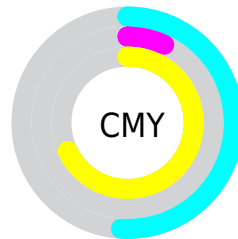

Details

The RYB color **81, 237, 192** is a dark color, and the websafe version is hex **99FF66**. The color can be described as middle muted chartreuse. A complement of this color would be **192, 81, 237**, and the grayscale version is **187, 187, 187**.

A 20% lighter version of the original color is **137, 255, 206**, and **14, 180, 131** is the 20% darker color. If you saturate the color by 10%, you get **57, 237, 185**, and if you desaturate by 10%, it is **105, 237, 199**.

Distribution

Red (49%)

Green (93%)

Blue (32%)

Red (32%)

Yellow (93%)

Blue (75%)

Cyan (47%)

Magenta (0%)

Yellow (66%)

Black (7%)

Cyan (51%)

Magenta (7%)

Yellow (68%)

Brightness & Saturation Gradients

These gradients show how the RYB color 81, 237, 192 changes by changing the brightness by 10 percent. The first figure shows a shift by +10% for each color and the second figure -10%.