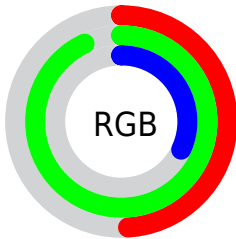

Distribution

Red (49%)

Green (93%)

Blue (32%)