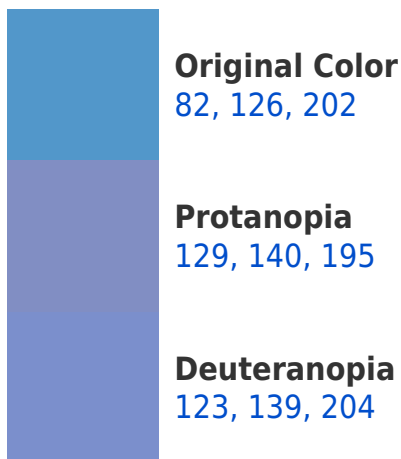

Color Blindness Simulation

Color vision deficiency is a very complex topic, and I could not describe the different causes any better than Wikipedia does, so if you want to learn more, you should check out their [article about color blindness](#).

Dichromacy