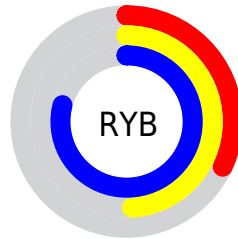

- Red (32%)
- Yellow (49%)
- Blue (79%)