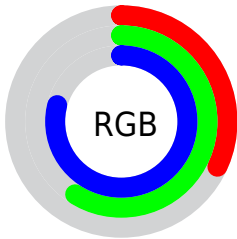

Distribution

- Red (32%)
- Green (59%)
- Blue (79%)