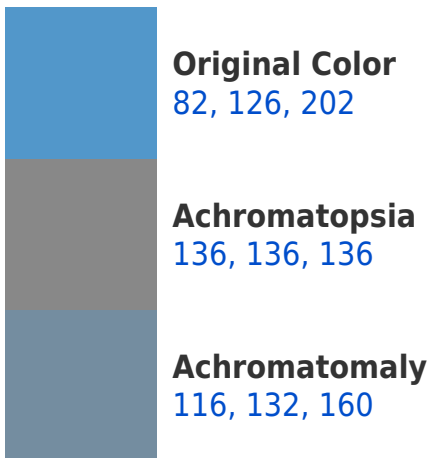

93, 202, 82

102, 92, 98

166, 0, 96

38, 0, 22

Previews

White Background

This preview shows how the RYB color 82, 126, 202 looks on a white background.

Color Contrast Check

RYP 82, 126, 202 Background

This preview shows how black text looks on a background with the RYP color 82, 126, 202.

This preview shows how white text looks on a background with the RYP color 82, 126, 202.

Dichromacy

Tritanopia
68, 116, 170

Trichromacy

Monochromacy

CSS Examples

Text

The CSS property to change the color of the text to RYB 82, 126, 202 is called "color". The color property can be set on classes, ids or directly on the HTML element.

This example shows how text in the color `rgb(82, 151, 202)` looks like.

```
.text, #text, p{  
    color:rgb(82, 151, 202)  
}
```

If you want to add a text shadow in that color use the text-shadow property, you can generate a text shadow directly with our [CSS Text Shadow Generator](#).