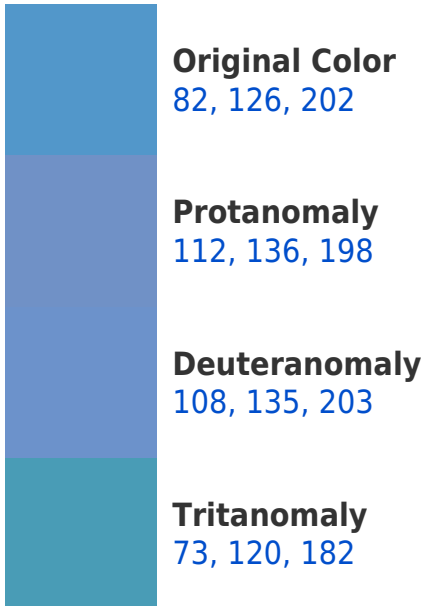

A 20% lighter version of the original color is **140, 182, 255**, and **0, 60, 148** is the 20% darker color. If you saturate the color by 10%, you get **62, 113, 202**, and if you desaturate by 10%, it is **102, 139, 202**.

RYP 82, 126, 202 Background

This preview shows how black text looks on a background with the RYP color 82, 126, 202.

This preview shows how white text looks on a background with the RYP color 82, 126, 202.

Color Blindness Simulation

Color vision deficiency is a very complex topic, and I could not describe the different causes any better than Wikipedia does, so if you want to learn more, you should check out their [article about color blindness](#).

Dichromacy

Tritanopia
68, 116, 170

Trichromacy

Monochromacy

CSS Examples

Text

The CSS property to change the color of the text to RYB 82, 126, 202 is called "color". The color property can be set on classes, ids or directly on the HTML element.