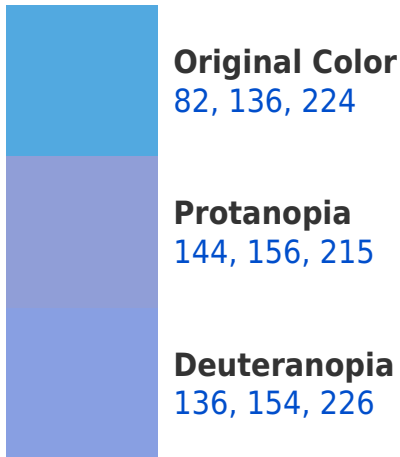

A 20% lighter version of the original color is **143, 190, 255**, and **0, 69, 169** is the 20% darker color. If you saturate the color by 10%, you get **60, 122, 224**, and if you desaturate by 10%, it is **104, 150, 224**.

101, 224, 82

112, 101, 108

176, 0, 108

48, 0, 30

Previews

White Background

This preview shows how the RYB color 82, 136, 224 looks on a white background.

Color Contrast Check

R Y B 82, 136, 224 Background

This preview shows how black text looks on a background with the R Y B color 82, 136, 224.

This preview shows how white text looks on a background with the R Y B color 82, 136, 224.

Dichromacy

Tritanopia
65, 124, 190

Trichromacy

Original Color
82, 136, 224

Protanomaly
121, 150, 218

Deuteranomaly
116, 148, 225

Tritanomaly
71, 128, 202

Monochromacy