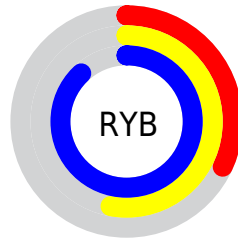

- Red (32%)
- Yellow (53%)
- Blue (88%)