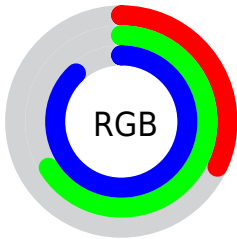

Distribution

- Red (32%)
- Green (66%)
- Blue (88%)