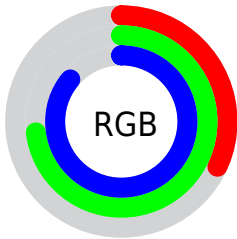

Distribution

- Red (32%)
- Green (73%)
- Blue (86%)