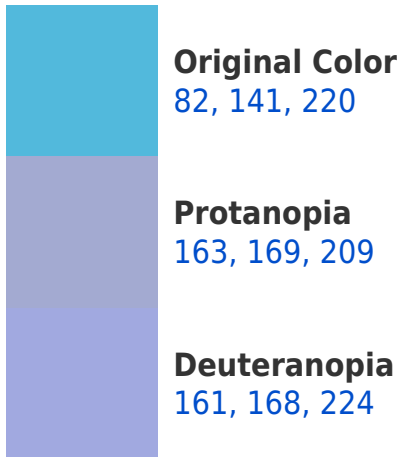

A 20% lighter version of the original color is **144, 196, 255**, and **0, 73, 165** is the 20% darker color. If you saturate the color by 10%, you get **60, 128, 220**, and if you desaturate by 10%, it is **104, 154, 220**.

127, 220, 82

110, 99, 107

173, 0, 130

46, 0, 34

Previews

White Background

This preview shows how the RYB color 82, 141, 220 looks on a white background.

Color Contrast Check

RYB 82, 141, 220 Background

This preview shows how black text looks on a background with the RYB color 82, 141, 220.

This preview shows how white text looks on a background with the RYB color 82, 141, 220.

Dichromacy

Tritanopia
74, 135, 203

Trichromacy

Original Color
82, 141, 220

Protanomaly
134, 161, 213

Deuteranomaly
132, 161, 223

Tritanomaly
77, 137, 209

Monochromacy