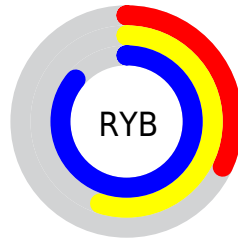

- Red (32%)
- Yellow (55%)
- Blue (86%)