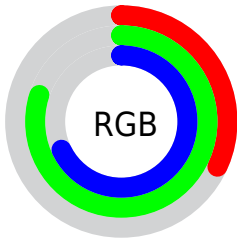

Distribution

- Red (32%)
- Green (80%)
- Blue (68%)