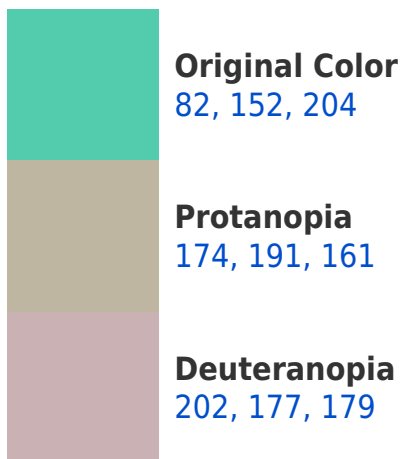

A 20% lighter version of the original color is **142, 206, 255**, and **0, 82, 149** is the 20% darker color. If you saturate the color by 10%, you get **62, 144, 204**, and if you desaturate by 10%, it is **102, 160, 204**.

204, 118, 82

102, 92, 94

166, 0, 43

38, 0, 10

Previews

White Background

This preview shows how the RYB color 82, 152, 204 looks on a white background.

Color Contrast Check

R Y B 82, 152, 204 Background

This preview shows how black text looks on a background with the R Y B color 82, 152, 204.

This preview shows how white text looks on a background with the R Y B color 82, 152, 204.

Dichromacy

Tritanopia
97, 151, 214

Trichromacy

Original Color
82, 152, 204

Protanomaly
151, 180, 190

Deuteranomaly
158, 176, 187

Tritanomaly
92, 146, 200

Monochromacy