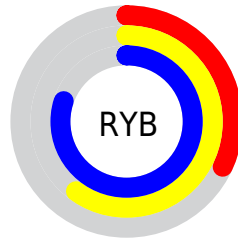

- Red (32%)
- Yellow (60%)
- Blue (80%)