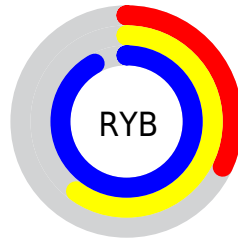

- Red (32%)
- Yellow (60%)
- Blue (92%)