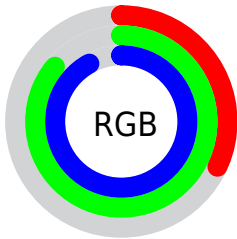

Distribution

- Red (32%)
- Green (86%)
- Blue (92%)