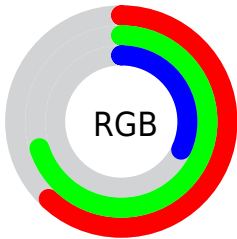

Distribution

- Red (62%)
- Green (70%)
- Blue (32%)