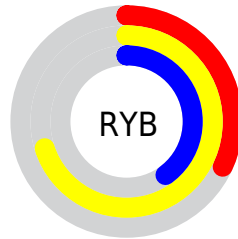

- Red (32%)
- Yellow (70%)
- Blue (40%)