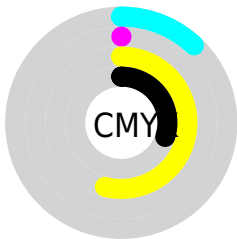

# Details

The RYB color **82, 179, 103** is a dark color, and the websafe version is hex **999933**. A complement of this color would be **103, 82, 179**, and the grayscale version is **162, 162, 162**.

A 20% lighter version of the original color is **134, 235, 155**, and **30, 126, 52** is the 20% darker color. If you saturate the color by 10%, you get **64, 179, 89**, and if you desaturate by 10%, it is **100, 179, 117**.

# Distribution

- Red (62%)
- Green (70%)
- Blue (32%)

- Red (32%)
- Yellow (70%)
- Blue (40%)

- Cyan (12%)
- Magenta (0%)
- Yellow (54%)
- Black (30%)

- Cyan (38%)
- Magenta (30%)
- Yellow (68%)