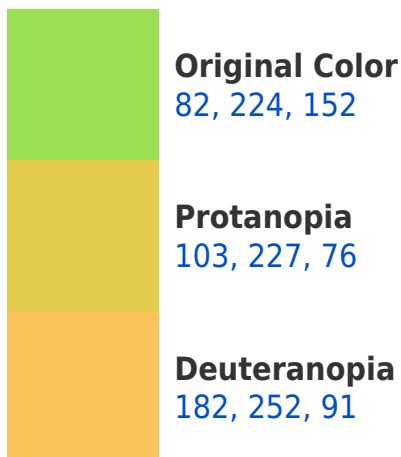

A 20% lighter version of the original color is **137, 255, 180**, and **20, 168, 91** is the 20% darker color. If you saturate the color by 10%, you get **60, 224, 141**, and if you desaturate by 10%, it is **104, 224, 163**.

222, 82, 224

107, 101, 112

87, 0, 176

24, 0, 48

Previews

White Background

This preview shows how the RYB color 82, 224, 152 looks on a white background.

Color Contrast Check

RYB 82, 224, 152 Background

This preview shows how black text looks on a background with the RYB color 82, 224, 152.

This preview shows how white text looks on a background with the RYB color 82, 224, 152.

Dichromacy

Tritanopia
174, 195, 226

Trichromacy

Original Color

82, 224, 152

Protanomaly

78, 211, 89

Deuteranomaly