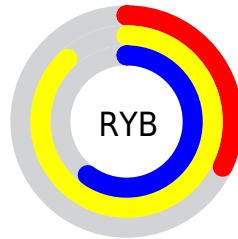

- Red (32%)
- Yellow (88%)
- Blue (60%)