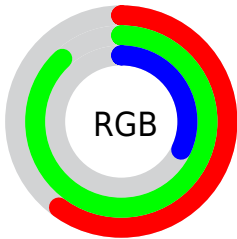

Distribution

- Red (60%)
- Green (88%)
- Blue (32%)