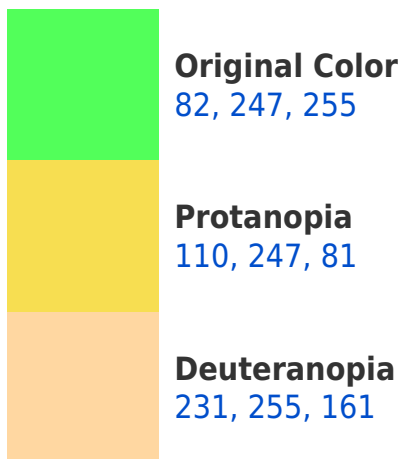

A 20% lighter version of the original color is **146, 255, 250**, and **0, 173, 197** is the 20% darker color. If you saturate the color by 10%, you get **57, 246, 255**, and if you desaturate by 10%, it is **107, 247, 255**.

White Background

This preview shows how the RYB color 82, 247, 255 looks on a white background.

Color Contrast Check

Large Text (above 18pt) WCAG AA × Fail

Any Text WCAG AA × Fail

Large Text (above 18pt) WCAG AAA × Fail

Any Text WCAG AAA ✓ Pass

If you want to check with other color combinations, try the [Color Contrast Checker](#).

RGB 82, 247, 255 Background

This preview shows how black text looks on a background with the RGB color 82, 247, 255.

Dichromacy

Tritanopia
139, 192, 255

Trichromacy

Original Color

82, 247, 255

Protanomaly

84, 234, 131

Deuteranomaly