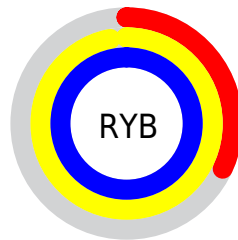

- Red (32%)
- Yellow (97%)
- Blue (100%)