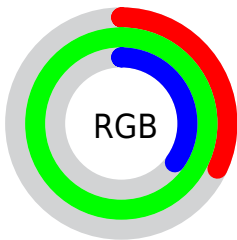

Distribution

- Red (32%)
- Green (100%)
- Blue (35%)