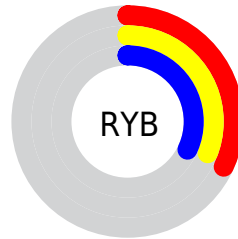

Conversions

Conversions Part 2

Format	Color
RYB	82, 80, 82
Decimal	5394514
CIELab	34.27, 1.25, -0.89
CIELCh	34, 1.530, 324.475
Yxy	8.1404, 0.3130, 0.3237
Android (android.graphics.Color)	4283584594 (0xFF525052)
YUV	80.8260, 0.5788, 1.0296
Hunter-Lab	28.5313, -0.6845, 0.9804

Details

The RYB color **82, 80, 82** is a dark color, and the websafe version is hex **666666**. A complement of this color would be **80, 82, 82**, and the grayscale version is **81, 81, 81**.

A 20% lighter version of the original color is **131, 129, 131**, and **37, 36, 37** is the 20% darker color. If you saturate the color by 10%, you get **82, 72, 82**, and if you desaturate by 10%, it is **82, 88, 88**.

Distribution

Red (32%)

Green (31%)

Blue (32%)

Red (32%)

Yellow (31%)

Blue (32%)

Cyan (0%)

Magenta (2%)

Yellow (0%)

Black (68%)

Cyan (68%)

Magenta (69%)

Yellow (68%)

Brightness & Saturation Gradients

These gradients show how the RYB color 82, 80, 82 changes by changing the brightness by 10 percent. The first figure shows a shift by +10% for each color and the second figure -10%.