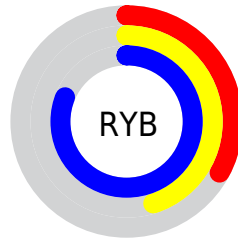

- Red (33%)
- Yellow (45%)
- Blue (81%)