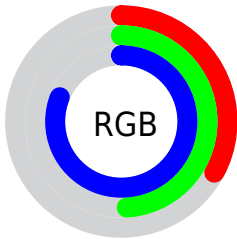

Distribution

- Red (33%)
- Green (49%)
- Blue (81%)