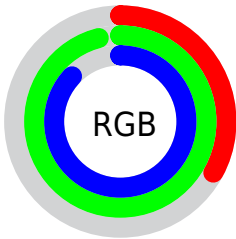

Distribution

- Red (33%)
- Green (96%)
- Blue (87%)