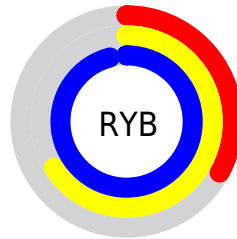

- Red (33%)
- Yellow (66%)
- Blue (96%)