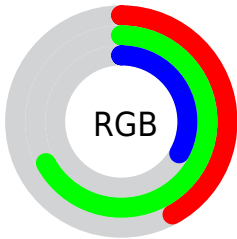

Distribution

- Red (42%)
- Green (67%)
- Blue (33%)