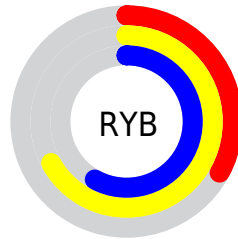

- Red (33%)
- Yellow (67%)
- Blue (58%)