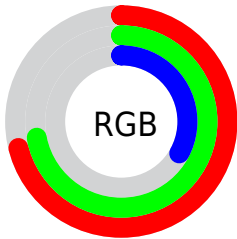

Distribution

Red (71%)

Green (72%)

Blue (33%)