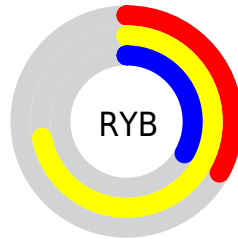

## Conversions Part 2

Format	Color
<a href="#">RYB</a>	<a href="#">83, 184, 85</a>
Decimal	<a href="#">11974739</a>
CIELab	<a href="#">72.79, -14.41, 50.17</a>
CIELCh	<a href="#">73, 52.199, 106.025</a>
Yxy	<a href="#">44.8506, 0.3889, 0.4591</a>
Android (android.graphics.Color)	<a href="#">4290164819 (0xFFB6B853)</a>
YUV	<a href="#">171.8880, -43.8218, 8.8682</a>
Hunter-Lab	<a href="#">66.9706, -15.9333, 33.7430</a>

# Details

The RYB color **83, 184, 85** is a light color, and the websafe version is hex **CCCC66**. A complement of this color would be **85, 83, 184**, and the grayscale version is **172, 172, 172**.

A 20% lighter version of the original color is **136, 240, 136**, and **30, 131, 34** is the 20% darker color. If you saturate the color by 10%, you get **65, 184, 67**, and if you desaturate by 10%, it is **101, 184, 103**.

# Distribution

Red (71%)

Green (72%)

Blue (33%)

Red (33%)

Yellow (72%)

Blue (33%)

Cyan (1%)