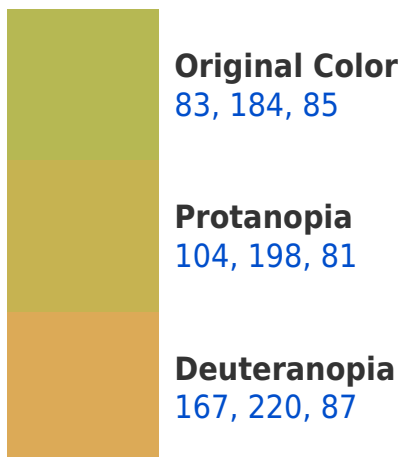

# Black Background

This preview shows how the RYB color 83, 184, 85 looks on a black background.

## R Y B 83, 184, 85 Background

This preview shows how black text looks on a background with the R Y B color 83, 184, 85.

This preview shows how white text looks on a background with the R Y B color 83, 184, 85.

## Dichromacy

**Tritanopia**  
193, 173, 187

# Trichromacy

**Original Color**  
83, 184, 85

**Protanomaly**  
94, 192, 82

**Deuteranomaly**  
128, 206, 86

**Tritanomaly**  
166, 189, 149