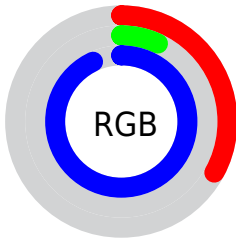

Distribution

- Red (33%)
- Green (7%)
- Blue (93%)