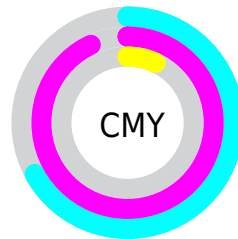

Details

The RYB color **83, 18, 237** is a dark color, and the websafe version is hex **6633FF**. The color can be described as dark washed blue. A complement of this color would be **18, 237, 83**, and the grayscale version is **62, 62, 62**.

A 20% lighter version of the original color is **152, 81, 255**, and **0, 0, 179** is the 20% darker color. If you saturate the color by 10%, you get **70, 0, 237**, and if you desaturate by 10%, it is **100, 42, 237**.

Distribution

- Red (33%)
- Green (7%)
- Blue (93%)

- Red (33%)
- Yellow (7%)
- Blue (93%)

- Cyan (65%)
- Magenta (92%)
- Yellow (0%)
- Black (7%)

- Cyan (67%)
- Magenta (93%)
- Yellow (7%)

Brightness & Saturation Gradients

These gradients show how the RYB color 83, 18, 237 changes by changing the brightness by 10 percent. The first figure shows a shift by +10% for each color and the second figure -10%.

Similar to the brightness gradients but the following saturation gradients show a change of the RYB color 83, 18, 237 by changing the saturation by 10% instead.