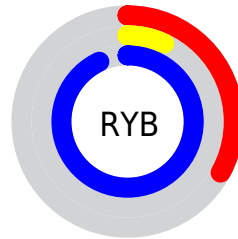

- Red (33%)
- Yellow (7%)
- Blue (93%)