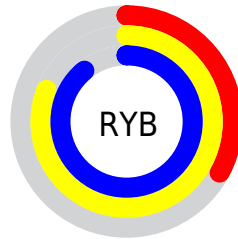

- Red (33%)
- Yellow (81%)
- Blue (89%)