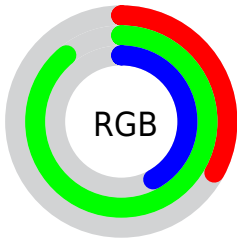

Distribution

- Red (33%)
- Green (89%)
- Blue (42%)