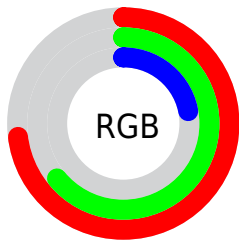

Distribution

- Red (73%)
- Green (64%)
- Blue (22%)