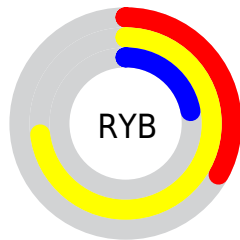

## Conversions Part 2

Format	Color
<a href="#">RYB</a>	<a href="#">84, 187, 56</a>
Decimal	<a href="#">12297272</a>
CIELab	<a href="#">67.56, -3.60, 56.50</a>
CIElCh	<a href="#">68, 56.614, 93.646</a>
Yxy	<a href="#">37.3765, 0.4256, 0.4615</a>
Android (android.graphics.Color)	<a href="#">4290487352 (0xFFBBA438)</a>
YUV	<a href="#">158.5650, -50.5645, 24.9375</a>
Hunter-Lab	<a href="#">61.1363, -6.3451, 33.9324</a>

# Details

The RYB color **84, 187, 56** is a dark color, and the websafe version is hex **999933**. A complement of this color would be **56, 76, 187**, and the grayscale version is **159, 159, 159**.

A 20% lighter version of the original color is **143, 246, 109**, and **20, 130, 0** is the 20% darker color. If you saturate the color by 10%, you get **68, 187, 37**, and if you desaturate by 10%, it is **99, 187, 75**.

# Distribution

- Red (73%)
- Green (64%)
- Blue (22%)

- Red (33%)
- Yellow (73%)
- Blue (22%)

- Cyan (0%)
- Magenta (12%)
- Yellow (70%)
- Black (27%)

- Cyan (27%)
- Magenta (36%)
- Yellow (78%)