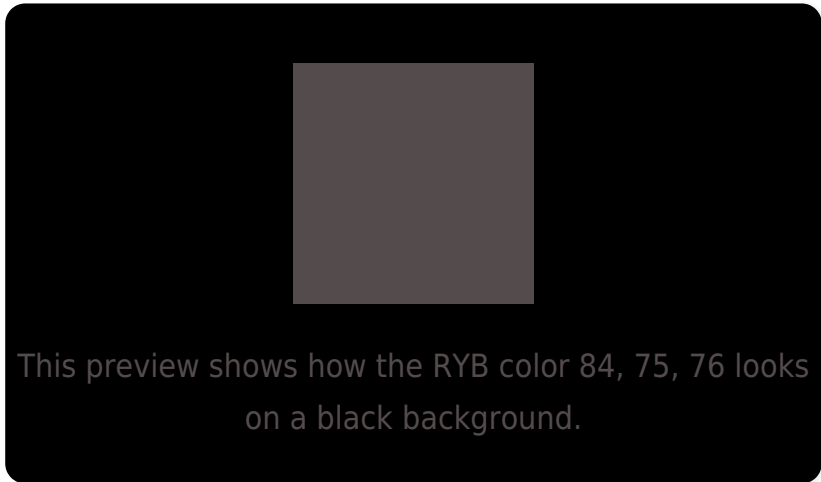

## White Background

This preview shows how the RYB color 84, 75, 76 looks on a white background.

# Black Background