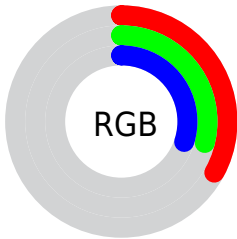

## Conversions Part 2

Format	Color
<a href="#">RYB</a>	<a href="#">84, 75, 76</a>
Decimal	<a href="#">5524300</a>
CIELab	<a href="#">32.79, 3.95, 0.77</a>
CIElCh	<a href="#">33, 4.028, 11.015</a>
Yxy	<a href="#">7.4388, 0.3280, 0.3263</a>
Android (android.graphics.Color)	<a href="#">4283714380 (0xFF544B4C)</a>
YUV	<a href="#">77.8050, -0.8899, 5.4330</a>
Hunter-Lab	<a href="#">27.2741, 1.2031, 1.9636</a>

# Details

The RYB color **84, 75, 76** is a dark color, and the websafe version is hex **666666**. A complement of this color would be **75, 80, 84**, and the grayscale version is **78, 78, 78**.

A 20% lighter version of the original color is **134, 124, 125**, and **39, 31, 32** is the 20% darker color. If you saturate the color by 10%, you get **84, 67, 69**, and if you desaturate by 10%, it is **84, 83, 83**.

# Distribution

 Red (33%)

 Green (29%)

 Blue (30%)

 Red (33%)

 Yellow (29%)

 Blue (30%)

 Cyan (0%)