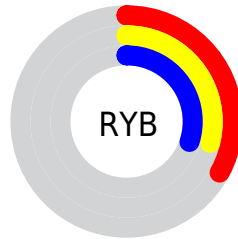

## Conversions Part 2

Format	Color
<a href="#">RYB</a>	<a href="#">84, 75, 76</a>
Decimal	<a href="#">5524300</a>
CIELab	<a href="#">32.79, 3.95, 0.77</a>
CIElCh	<a href="#">33, 4.028, 11.015</a>
Yxy	<a href="#">7.4388, 0.3280, 0.3263</a>
Android (android.graphics.Color)	<a href="#">4283714380 (0xFF544B4C)</a>
YUV	<a href="#">77.8050, -0.8899, 5.4330</a>
Hunter-Lab	<a href="#">27.2741, 1.2031, 1.9636</a>

# Details

The RYB color **84, 75, 76** is a dark color, and the websafe version is hex **666666**. A complement of this color would be **75, 80, 84**, and the grayscale version is **78, 78, 78**.

A 20% lighter version of the original color is **134, 124, 125**, and **39, 31, 32** is the 20% darker color. If you saturate the color by 10%, you get **84, 67, 69**, and if you desaturate by 10%, it is **84, 83, 83**.

# Distribution

 Red (33%)

 Green (29%)

 Blue (30%)

 Red (33%)

 Yellow (29%)

 Blue (30%)

 Cyan (0%)