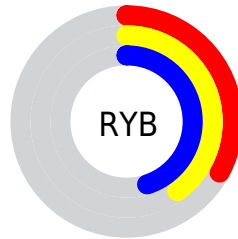

# Details

The RYB color **85, 103, 115** is a dark color, and the websafe version is hex **336666**. A complement of this color would be **115, 85, 95**, and the grayscale version is **105, 105, 105**.

A 20% lighter version of the original color is **135, 154, 167**, and **38, 55, 67** is the 20% darker color. If you saturate the color by 10%, you get **73, 98, 115**, and if you desaturate by 10%, it is **97, 108, 115**.

# Distribution

Red (33%)

Green (45%)

Blue (41%)

Red (33%)

Yellow (40%)

Blue (45%)

Cyan (26%)