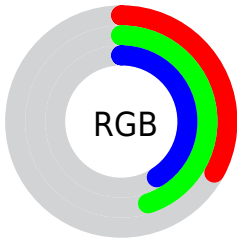

Distribution

Red (33%)

Green (45%)

Blue (41%)