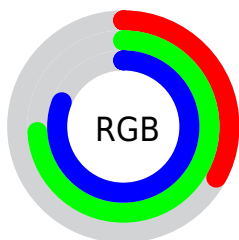

Distribution

Red (33%)

Green (74%)

Blue (81%)