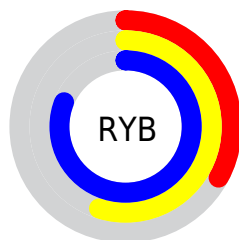

Red (33%)

Yellow (55%)

Blue (81%)