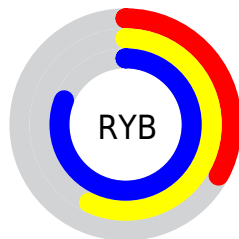

- Red (33%)
- Yellow (57%)
- Blue (81%)