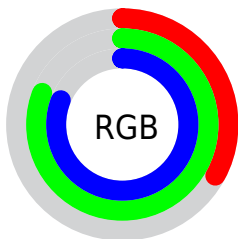

Distribution

- Red (33%)
- Green (81%)
- Blue (81%)