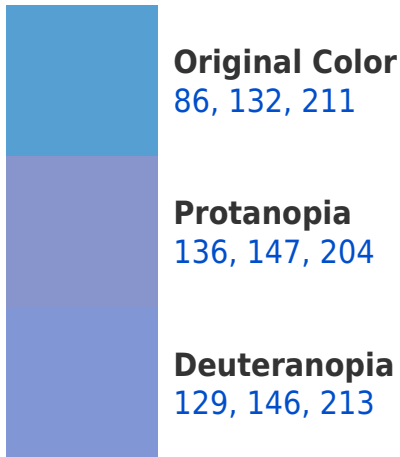

A 20% lighter version of the original color is **145, 187, 255**, and **2, 65, 156** is the 20% darker color. If you saturate the color by 10%, you get **65, 119, 211**, and if you desaturate by 10%, it is **107, 145, 211**.

97, 211, 86

105, 94, 100

168, 0, 98

41, 0, 24

Previews

White Background

This preview shows how the RYB color 86, 132, 211 looks on a white background.

Color Contrast Check

R Y B 86, 132, 211 Background

This preview shows how black text looks on a background with the R Y B color 86, 132, 211.

This preview shows how white text looks on a background with the R Y B color 86, 132, 211.

Dichromacy

Tritanopia
72, 122, 178

Trichromacy

Original Color
86, 132, 211

Protanomaly
118, 143, 207

Deuteranomaly
113, 141, 212

Tritanomaly
77, 126, 190

Monochromacy