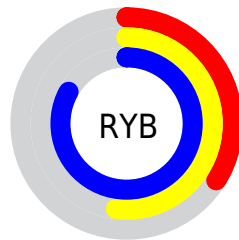

- Red (34%)
- Yellow (52%)
- Blue (83%)