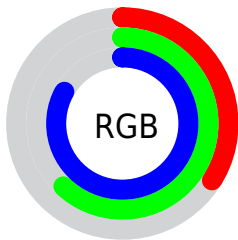

Distribution

- Red (34%)
- Green (62%)
- Blue (83%)