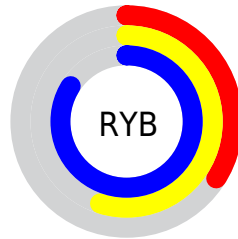

- Red (34%)
- Yellow (55%)
- Blue (84%)