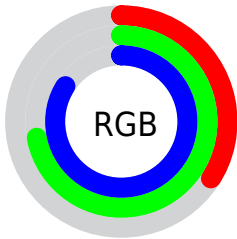

Distribution

- Red (34%)
- Green (72%)
- Blue (84%)