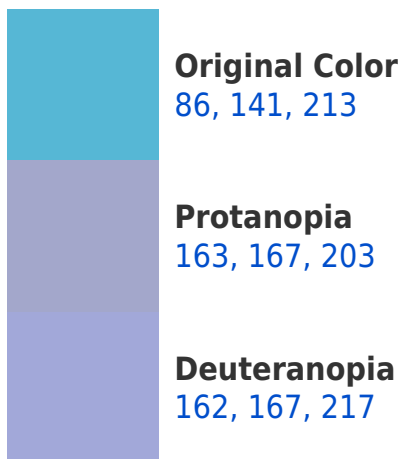

A 20% lighter version of the original color is **146, 196, 255**, and **0, 71, 158** is the 20% darker color. If you saturate the color by 10%, you get **65, 129, 213**, and if you desaturate by 10%, it is **107, 153, 213**.

132, 213, 86

107, 96, 105

171, 0, 131

43, 0, 33

Previews

White Background

This preview shows how the RYB color 86, 141, 213 looks on a white background.

Color Contrast Check

R Y B 86, 141, 213 Background

This preview shows how black text looks on a background with the RYB color 86, 141, 213.

This preview shows how white text looks on a background with the RYB color 86, 141, 213.

Dichromacy

Tritanopia
80, 136, 200

Trichromacy

Original Color
86, 141, 213

Protanomaly
135, 160, 207

Deuteranomaly
134, 160, 216

Tritanomaly
82, 138, 205

Monochromacy