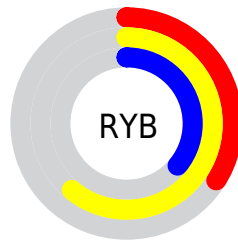

## Conversions Part 2

Format	Color
<a href="#">RYB</a>	<a href="#">86, 155, 92</a>
Decimal	<a href="#">9804630</a>
CIELab	<a href="#">62.09, -12.86, 35.32</a>
CIELCh	<a href="#">62, 37.586, 110.007</a>
Yxy	<a href="#">30.5041, 0.3705, 0.4381</a>
Android (android.graphics.Color)	<a href="#">4287994710 (0xFF959B56)</a>
YUV	<a href="#">145.3400, -29.2546, 3.2098</a>
Hunter-Lab	<a href="#">55.2305, -13.2849, 24.3490</a>

# Details

The RYB color **86, 155, 92** is a dark color, and the websafe version is hex **999966**. A complement of this color would be **92, 86, 155**, and the grayscale version is **146, 146, 146**.

A 20% lighter version of the original color is **137, 209, 142**, and **38, 104, 45** is the 20% darker color. If you saturate the color by 10%, you get **71, 155, 78**, and if you desaturate by 10%, it is **102, 155, 107**.

# Distribution

- Red (58%)
- Green (61%)
- Blue (34%)

- Red (34%)
- Yellow (61%)
- Blue (36%)

- Cyan (4%)
- Magenta (0%)
- Yellow (45%)
- Black (39%)

- Cyan (42%)
- Magenta (39%)
- Yellow (66%)