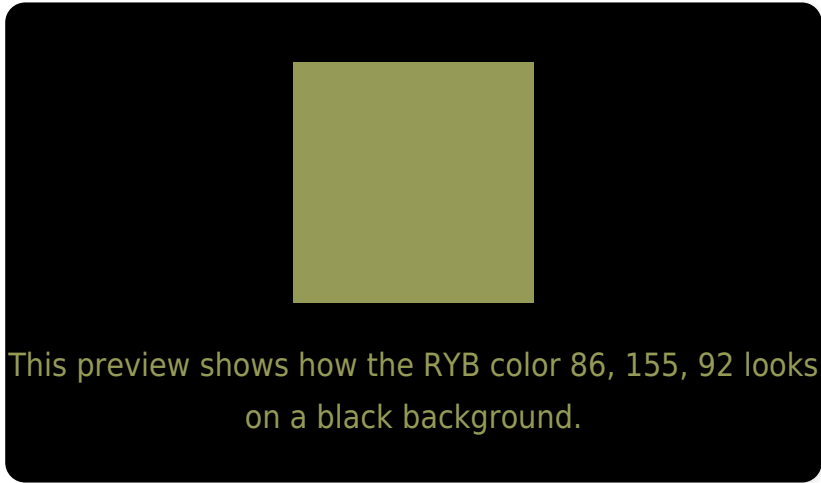

## White Background

This preview shows how the RYB color 86, 155, 92 looks on a white background.

# Black Background