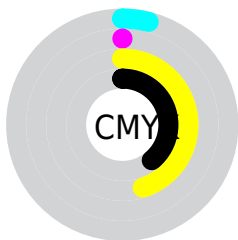

## Conversions Part 2

Format	Color
<a href="#">RYB</a>	<a href="#">86, 155, 92</a>
Decimal	<a href="#">9804630</a>
CIELab	<a href="#">62.09, -12.86, 35.32</a>
CIELCh	<a href="#">62, 37.586, 110.007</a>
Yxy	<a href="#">30.5041, 0.3705, 0.4381</a>
Android (android.graphics.Color)	<a href="#">4287994710 (0xFF959B56)</a>
YUV	<a href="#">145.3400, -29.2546, 3.2098</a>
Hunter-Lab	<a href="#">55.2305, -13.2849, 24.3490</a>

# Details

The RYB color **86, 155, 92** is a dark color, and the websafe version is hex **999966**. A complement of this color would be **92, 86, 155**, and the grayscale version is **146, 146, 146**.

A 20% lighter version of the original color is **137, 209, 142**, and **38, 104, 45** is the 20% darker color. If you saturate the color by 10%, you get **71, 155, 78**, and if you desaturate by 10%, it is **102, 155, 107**.

# Distribution

- Red (58%)
- Green (61%)
- Blue (34%)

- Red (34%)
- Yellow (61%)
- Blue (36%)

- Cyan (4%)
- Magenta (0%)
- Yellow (45%)
- Black (39%)

- Cyan (42%)
- Magenta (39%)
- Yellow (66%)