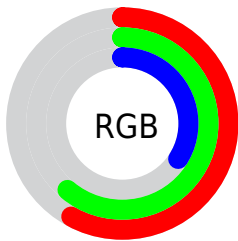

Distribution

- Red (58%)
- Green (61%)
- Blue (34%)