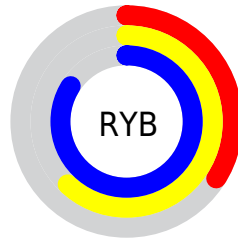

- Red (34%)
- Yellow (62%)
- Blue (84%)