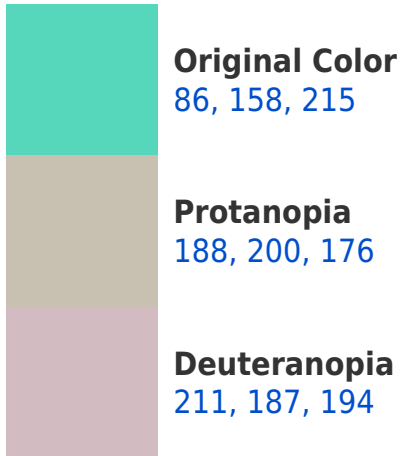

A 20% lighter version of the original color is **147, 204, 255**, and **0, 86, 159** is the 20% darker color. If you saturate the color by 10%, you get **65, 149, 215**, and if you desaturate by 10%, it is **108, 168, 215**.

215, 138, 86

107, 96, 99

171, 0, 36

43, 0, 9

Previews

White Background

This preview shows how the RYB color 86, 158, 215 looks on a white background.

Color Contrast Check

RYB 86, 158, 215 Background

This preview shows how black text looks on a background with the RYB color 86, 158, 215.

This preview shows how white text looks on a background with the RYB color 86, 158, 215.

Dichromacy

Tritanopia
101, 159, 226

Trichromacy

Original Color

86, 158, 215

Protanomaly

159, 186, 200

Deuteranomaly