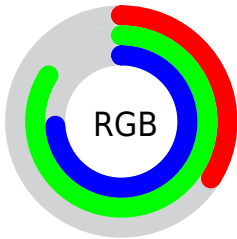

Distribution

- Red (34%)
- Green (84%)
- Blue (74%)