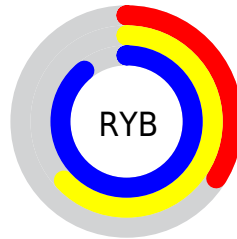

- Red (34%)
- Yellow (63%)
- Blue (89%)