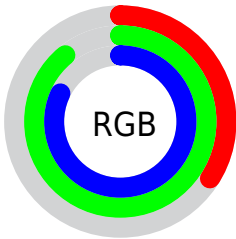

Distribution

- Red (34%)
- Green (89%)
- Blue (82%)