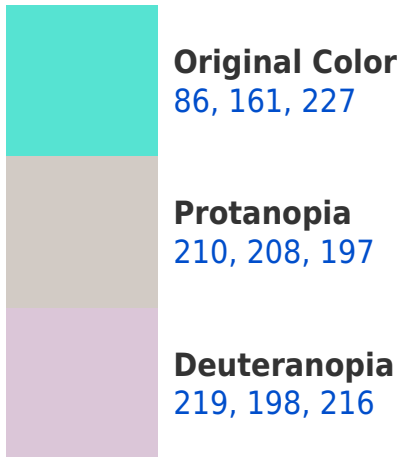

A 20% lighter version of the original color is **149, 202, 255**, and **0, 89, 171** is the 20% darker color. If you saturate the color by 10%, you get **63, 150, 227**, and if you desaturate by 10%, it is **109, 172, 227**.

227, 168, 86

115, 103, 105

179, 0, 21

51, 0, 6

Previews

White Background

This preview shows how the RYB color 86, 161, 227 looks on a white background.

Color Contrast Check

RYB 86, 161, 227 Background

This preview shows how black text looks on a background with the RYB color 86, 161, 227.

This preview shows how white text looks on a background with the RYB color 86, 161, 227.

Dichromacy

Tritanopia
99, 165, 241

Trichromacy

Original Color
86, 161, 227

Protanomaly
165, 191, 212

Deuteranomaly
171, 191, 214

Tritanomaly
94, 160, 230

Monochromacy