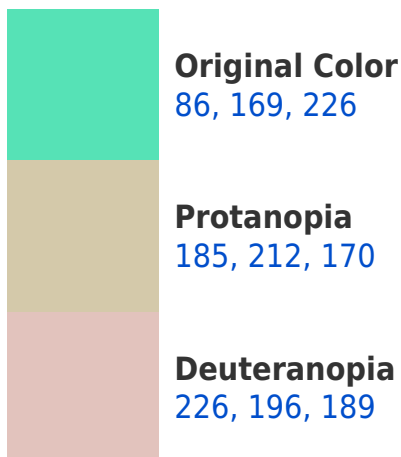

A 20% lighter version of the original color is **148, 206, 255**, and **0, 97, 170** is the 20% darker color. If you saturate the color by 10%, you get **63, 160, 226**, and if you desaturate by 10%, it is **109, 178, 226**.

226, 118, 86

112, 101, 104

176, 0, 55

48, 0, 15

Previews

White Background

This preview shows how the RYB color 86, 169, 226 looks on a white background.

Color Contrast Check

RYB 86, 169, 226 Background

This preview shows how black text looks on a background with the RYB color 86, 169, 226.

This preview shows how white text looks on a background with the RYB color 86, 169, 226.

Dichromacy

Tritanopia
106, 166, 236

Trichromacy

Original Color

86, 169, 226

Protanomaly

166, 203, 210

Deuteranomaly