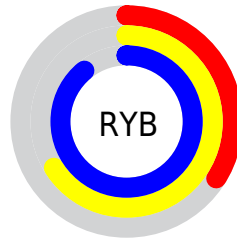

- Red (34%)
- Yellow (66%)
- Blue (89%)