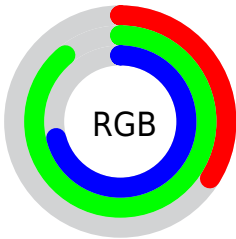

Distribution

- Red (34%)
- Green (89%)
- Blue (71%)