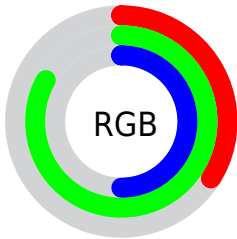

Distribution

- Red (34%)
- Green (83%)
- Blue (50%)