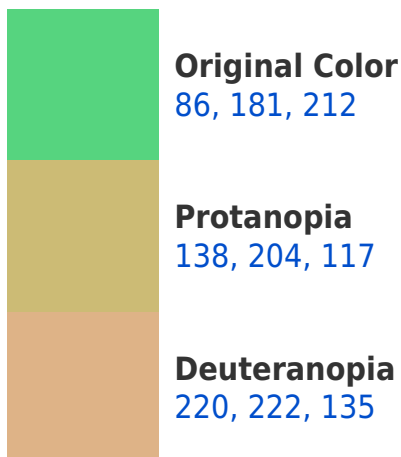

A 20% lighter version of the original color is **146, 229, 255**, and **0, 104, 156** is the 20% darker color. If you saturate the color by 10%, you get **65, 176, 212**, and if you desaturate by 10%, it is **107, 186, 212**.

212, 86, 109

107, 96, 104

171, 0, 115

43, 0, 29

Previews

White Background

This preview shows how the RYB color 86, 181, 212 looks on a white background.

Color Contrast Check

RYB 86, 181, 212 Background

This preview shows how black text looks on a background with the RYB color 86, 181, 212.

This preview shows how white text looks on a background with the RYB color 86, 181, 212.

Dichromacy

Tritanopia
112, 160, 218

Trichromacy

Original Color
86, 181, 212

Protanomaly
121, 196, 156

Deuteranomaly
132, 191, 150

Tritanomaly
103, 160, 205

Monochromacy