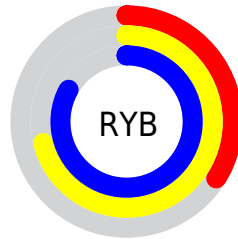

- Red (34%)
- Yellow (71%)
- Blue (83%)