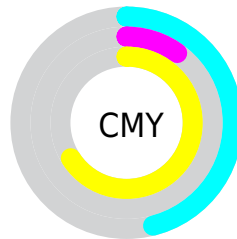

Details

The RYB color **86, 229, 178** is a light color, and the websafe version is hex **99FF66**. The color can be described as light muted chartreuse. A complement of this color would be **178, 86, 229**, and the grayscale version is **186, 186, 186**.

A 20% lighter version of the original color is **141, 255, 201**, and **26, 173, 121** is the 20% darker color. If you saturate the color by 10%, you get **63, 229, 170**, and if you desaturate by 10%, it is **109, 229, 186**.

Distribution

- Red (54%)
- Green (90%)
- Blue (34%)

- Red (34%)
- Yellow (90%)
- Blue (70%)

- Cyan (40%)
- Magenta (0%)
- Yellow (62%)
- Black (10%)

- Cyan (46%)
- Magenta (10%)
- Yellow (66%)

Brightness & Saturation Gradients

These gradients show how the RYB color 86, 229, 178 changes by changing the brightness by 10 percent. The first figure shows a shift by +10% for each color and the second figure -10%.

Similar to the brightness gradients but the following saturation gradients show a change of the RYB color 86, 229, 178 by changing the saturation by 10% instead.