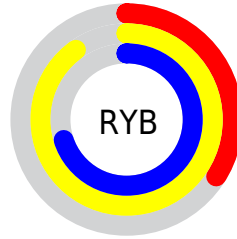

- Red (34%)
- Yellow (90%)
- Blue (70%)