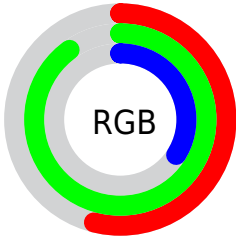

Distribution

- Red (54%)
- Green (90%)
- Blue (34%)