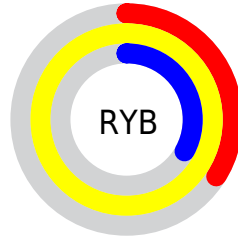

Details

The RYB color **86, 255, 83** is a light color, and the websafe version is hex **FFFF66**. The color can be described as light muted yellow. A complement of this color would be **83, 86, 255**, and the grayscale version is **234, 234, 234**.

A 20% lighter version of the original color is **141, 255, 141**, and **1, 196, 2** is the 20% darker color. If you saturate the color by 10%, you get **60, 255, 57**, and if you desaturate by 10%, it is **111, 255, 108**.

Distribution

Red (100%)

Green (99%)

Blue (33%)

Red (34%)

Yellow (100%)

Blue (33%)

Cyan (0%)