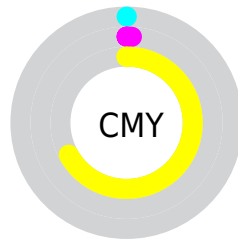

Details

The RYB color **86, 255, 83** is a light color, and the websafe version is hex **FFFF66**. The color can be described as light muted yellow. A complement of this color would be **83, 86, 255**, and the grayscale version is **234, 234, 234**.

A 20% lighter version of the original color is **141, 255, 141**, and **1, 196, 2** is the 20% darker color. If you saturate the color by 10%, you get **60, 255, 57**, and if you desaturate by 10%, it is **111, 255, 108**.

Distribution

Red (100%)

Green (99%)

Blue (33%)

Red (34%)

Yellow (100%)

Blue (33%)

Cyan (0%)

Magenta (1%)

Yellow (67%)

Black (0%)

Cyan (0%)

Magenta (1%)

Yellow (67%)

Brightness & Saturation Gradients

These gradients show how the RYB color 86, 255, 83 changes by changing the brightness by 10 percent. The first figure shows a shift by +10% for each color and the second figure -10%.