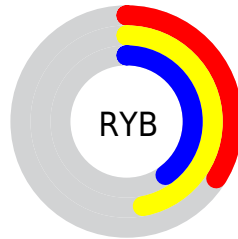

Conversions

Conversions Part 2

Format	Color
R_YB	87, 119, 102
Decimal	6846295
CIE Lab	48.04, -11.81, 15.80
CIE LCh	48, 19.727, 126.761
Yxy	16.8248, 0.3310, 0.3970
Android (android.graphics.Color)	4285036375 (0xFF687757)
YUV	110.8670, -11.7664, -6.0224
Hunter-Lab	41.0181, -10.7439, 12.0536

Details

The RYB color **87, 119, 102** is a dark color, and the websafe version is hex **666633**. A complement of this color would be **102, 87, 119**, and the grayscale version is **111, 111, 111**.

A 20% lighter version of the original color is **137, 171, 153**, and **41, 71, 56** is the 20% darker color. If you saturate the color by 10%, you get **75, 119, 96**, and if you desaturate by 10%, it is **99, 119, 108**.

Distribution

- Red (41%)
- Green (47%)
- Blue (34%)

- Red (34%)
- Yellow (47%)
- Blue (40%)

- Cyan (13%)
- Magenta (0%)
- Yellow (27%)
- Black (53%)

- Cyan (59%)
- Magenta (53%)
- Yellow (66%)

Brightness & Saturation Gradients