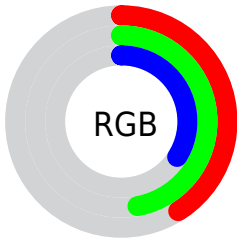

Distribution

- Red (41%)
- Green (47%)
- Blue (34%)