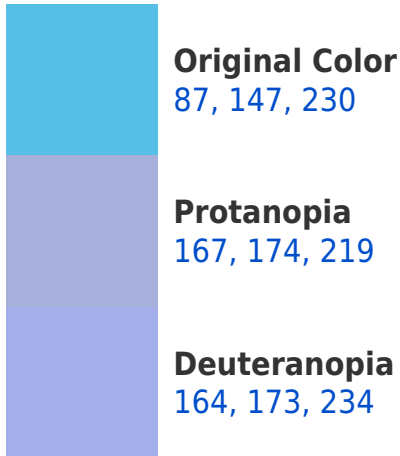

A 20% lighter version of the original color is **149, 200, 255**, and **0, 77, 174** is the 20% darker color. If you saturate the color by 10%, you get **64, 134, 230**, and if you desaturate by 10%, it is **110, 160, 230**.

130, 230, 87

115, 103, 112

179, 0, 129

51, 0, 37

Previews

White Background

This preview shows how the RYB color 87, 147, 230 looks on a white background.

Color Contrast Check

R Y B 87, 147, 230 Background

This preview shows how black text looks on a background with the RYB color 87, 147, 230.

This preview shows how white text looks on a background with the RYB color 87, 147, 230.

Dichromacy

Tritanopia
77, 139, 210

Trichromacy

Original Color
87, 147, 230

Protanomaly
138, 167, 223

Deuteranomaly
136, 166, 233

Tritanomaly
81, 142, 217

Monochromacy