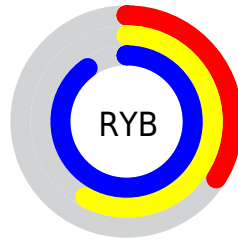

- Red (34%)
- Yellow (58%)
- Blue (90%)