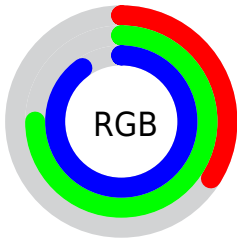

Distribution

- Red (34%)
- Green (75%)
- Blue (90%)