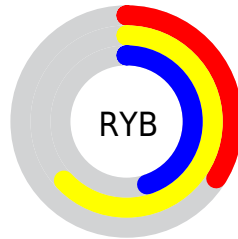

# Details

The RYB color **87, 161, 115** is a dark color, and the websafe version is hex **669966**. A complement of this color would be **115, 87, 161**, and the grayscale version is **144, 144, 144**.

A 20% lighter version of the original color is **138, 216, 167**, and **39, 109, 66** is the 20% darker color. If you saturate the color by 10%, you get **71, 161, 105**, and if you desaturate by 10%, it is **103, 161, 125**.

# Distribution

Red (52%)

Green (63%)

Blue (34%)

Red (34%)

Yellow (63%)

Blue (45%)

Cyan (17%)