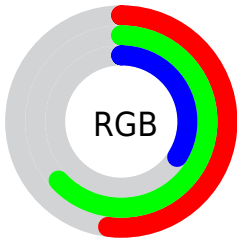

Distribution

Red (52%)

Green (63%)

Blue (34%)