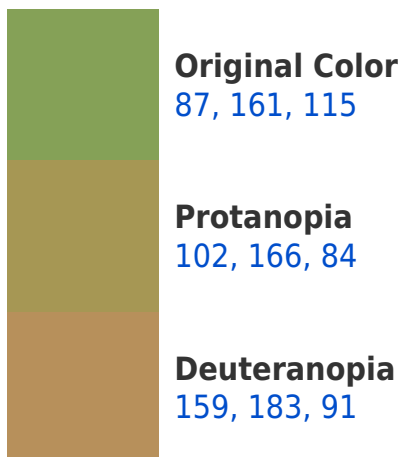

# Black Background

This preview shows how the RYB color 87, 161, 115 looks on a black background.

## RYB 87, 161, 115 Background

This preview shows how black text looks on a background with the RYB color 87, 161, 115.

This preview shows how white text looks on a background with the RYB color 87, 161, 115.

## Dichromacy

# Trichromacy

**Original Color**  
87, 161, 115

**Protanomaly**  
85, 155, 86

**Deuteranomaly**  
109, 165, 90

**Tritanomaly**  
136, 155, 152