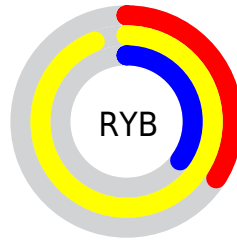

- Red (34%)
- Yellow (94%)
- Blue (35%)