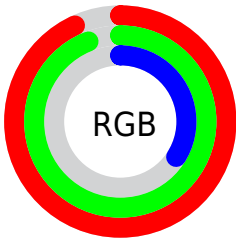

Distribution

- Red (93%)
- Green (94%)
- Blue (34%)