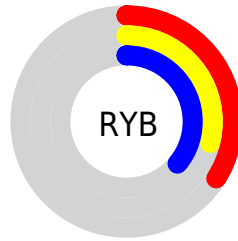

## Conversions Part 2

<b>Format</b>	<b>Color</b>
<b>R<sub>YB</sub></b>	87, 73, 93
Decimal	5720413
CIE Lab	33.10, 10.11, -9.57
CIE LCh	33, 13.918, 316.574
Yxy	7.5816, 0.3041, 0.2782
Android (android.graphics.Color)	4283910493 (0xFF57495D)
YUV	79.4660, 6.6723, 6.6073
Hunter-Lab	27.5348, 5.5481, -5.2353

# Details

The RYB color **87, 73, 93** is a dark color, and the websafe version is hex **666666**. A complement of this color would be **73, 93, 87**, and the grayscale version is **79, 79, 79**.

A 20% lighter version of the original color is **137, 122, 143**, and **41, 29, 47** is the 20% darker color. If you saturate the color by 10%, you get **84, 64, 93**, and if you desaturate by 10%, it is **90, 82, 93**.

# Distribution

-  Red (34%)
-  Green (29%)
-  Blue (36%)

-  Red (34%)
-  Yellow (29%)
-  Blue (36%)

-  Cyan (6%)
-  Magenta (22%)
-  Yellow (0%)
-  Black (64%)

-  Cyan (66%)
-  Magenta (71%)
-  Yellow (64%)