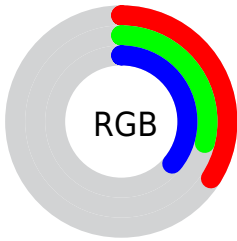

## Conversions Part 2

<b>Format</b>	<b>Color</b>
<b>R<sub>YB</sub></b>	87, 73, 93
Decimal	5720413
CIE Lab	33.10, 10.11, -9.57
CIE LCh	33, 13.918, 316.574
Yxy	7.5816, 0.3041, 0.2782
Android (android.graphics.Color)	4283910493 (0xFF57495D)
YUV	79.4660, 6.6723, 6.6073
Hunter-Lab	27.5348, 5.5481, -5.2353

# Details

The RYB color **87, 73, 93** is a dark color, and the websafe version is hex **666666**. A complement of this color would be **73, 93, 87**, and the grayscale version is **79, 79, 79**.

A 20% lighter version of the original color is **137, 122, 143**, and **41, 29, 47** is the 20% darker color. If you saturate the color by 10%, you get **84, 64, 93**, and if you desaturate by 10%, it is **90, 82, 93**.

# Distribution

-  Red (34%)
-  Green (29%)
-  Blue (36%)

-  Red (34%)
-  Yellow (29%)
-  Blue (36%)

-  Cyan (6%)
-  Magenta (22%)
-  Yellow (0%)
-  Black (64%)

-  Cyan (66%)
-  Magenta (71%)
-  Yellow (64%)