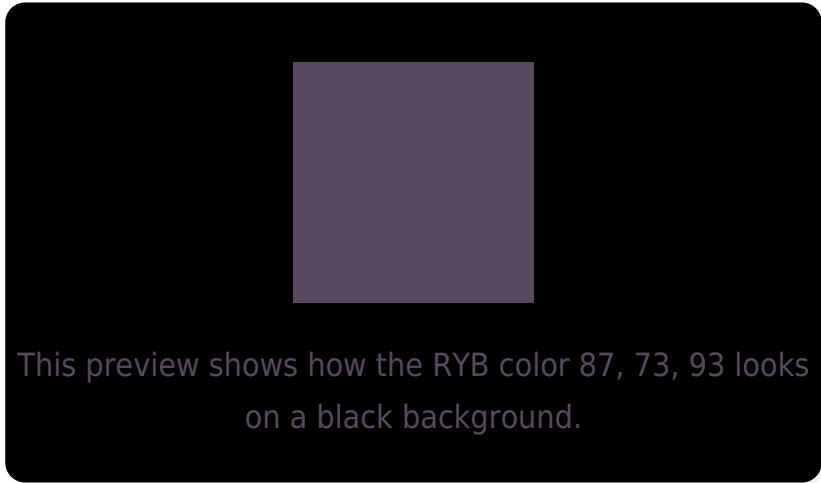

## White Background

This preview shows how the RYB color 87, 73, 93 looks on a white background.

# Black Background