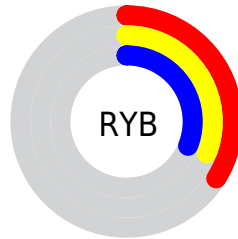

Conversions

Conversions Part 2

Format	Color
RYB	87, 78, 78
Decimal	5721678
CIELab	34.04, 3.73, 1.35
CIELCh	34, 3.966, 19.935
Yxy	8.0251, 0.3293, 0.3291
Android (android.graphics.Color)	4283911758 (0xFF574E4E)
YUV	80.6910, -1.3267, 5.5330
Hunter-Lab	28.3286, 1.0226, 2.3885

Details

The RYB color **87, 78, 78** is a dark color, and the websafe version is hex **666666**. A complement of this color would be **78, 83, 87**, and the grayscale version is **81, 81, 81**.

A 20% lighter version of the original color is **137, 127, 127**, and **42, 34, 34** is the 20% darker color. If you saturate the color by 10%, you get **87, 69, 69**, and if you desaturate by 10%, it is **87, 87, 87**.

Distribution

 Red (34%)

 Green (31%)

 Blue (31%)

 Red (34%)

 Yellow (31%)

 Blue (31%)

 Cyan (0%)

 Magenta (10%)

 Yellow (10%)

 Black (66%)

 Cyan (66%)

 Magenta (69%)

 Yellow (69%)

Brightness & Saturation Gradients

These gradients show how the RYB color 87, 78, 78 changes by changing the brightness by 10 percent. The first figure shows a shift by +10% for each color and the second figure -10%.