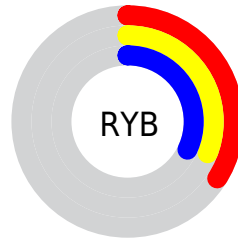

Conversions

Conversions Part 2

Format	Color
R_{YB}	87, 78, 82
Decimal	5721682
CIE Lab	34.16, 4.54, -1.00
CIE LCh	34, 4.647, 347.542
Yxy	8.0842, 0.3223, 0.3186
Android (android.graphics.Color)	4283911762 (0xFF574E52)
YUV	81.1470, 0.4205, 5.1331
Hunter-Lab	28.4327, 1.5831, 0.9019

Details

The RYB color **87, 78, 82** is a dark color, and the websafe version is hex **666666**. A complement of this color would be **78, 84, 87**, and the grayscale version is **81, 81, 81**.

A 20% lighter version of the original color is **137, 127, 131**, and **42, 34, 37** is the 20% darker color. If you saturate the color by 10%, you get **87, 69, 77**, and if you desaturate by 10%, it is **87, 87, 87**.

Distribution

Red (34%)

Green (31%)

Blue (32%)

Red (34%)

Yellow (31%)

Blue (32%)

Cyan (0%)