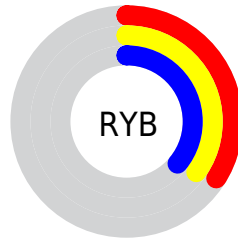

## Conversions Part 2

<b>Format</b>	<b>Color</b>
<a href="#">RYB</a>	<a href="#">87, 88, 92</a>
Decimal	<a href="#">5724252</a>
CIELab	<a href="#">37.52, 0.32, -2.34</a>
CIELCh	<a href="#">38, 2.364, 277.878</a>
Yxy	<a href="#">9.8195, 0.3051, 0.3197</a>
Android (android.graphics.Color)	<a href="#">4283914332 (0xFF57585C)</a>
YUV	<a href="#">88.1570, 1.8946, -1.0147</a>
Hunter-Lab	<a href="#">31.3361, -1.4494, 0.1262</a>

# Details

The RYB color **87, 88, 92** is a dark color, and the websafe version is hex **666666**. A complement of this color would be **88, 92, 87**, and the grayscale version is **88, 88, 88**.

A 20% lighter version of the original color is **137, 138, 142**, and **42, 43, 46** is the 20% darker color. If you saturate the color by 10%, you get **78, 80, 92**, and if you desaturate by 10%, it is **93, 96, 92**.

# Distribution

- Red (34%)
- Green (35%)
- Blue (36%)

- Red (34%)
- Yellow (35%)
- Blue (36%)

- Cyan (5%)
- Magenta (4%)
- Yellow (0%)
- Black (64%)

- Cyan (66%)
- Magenta (65%)
- Yellow (64%)