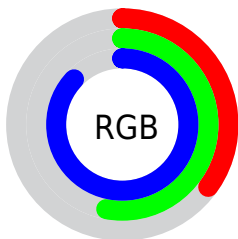

Distribution

- Red (35%)
- Green (53%)
- Blue (87%)