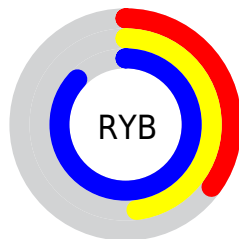

- Red (35%)
- Yellow (48%)
- Blue (87%)