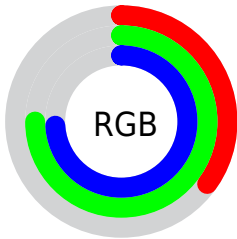

Distribution

Red (35%)

Green (75%)

Blue (74%)