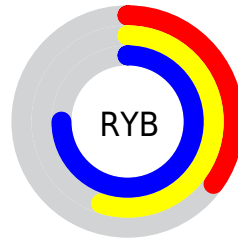

Color

RYB(88, 140, 191)

Conversions

Conversions Part 1

Format	Color
Hex	58BFBD
RGB	88, 191, 189
RGB Percent	35%, 75%, 74%
CMY	0.6549, 0.2510, 0.2587
CMYK	0.54, 0.00, 0.01, 0.25
HSL	179°, 45%, 55%
HSV	179°, 54%, 75%
XYZ	31.8427, 43.0113, 54.7788
YIQ	159.9750, -60.7460, -22.4580

Conversions

Conversions Part 2

Format	Color
RYB	88, 140, 191
Decimal	5816253
CIELab	71.56, -30.16, -8.10
CIELCh	72, 31.229, 195.028
Yxy	43.0113, 0.2456, 0.3318
Android (android.graphics.Color)	4284006333 (0xFF58BFBD)
YUV	159.9750, 14.3093, -63.1221
Hunter-Lab	65.5830, -28.1026, -3.6144

Details

The RYB color **88, 140, 191** is a light color, and the websafe version is hex **66CCCC**. A complement of this color would be **191, 88, 90**, and the grayscale version is **160, 160, 160**.

A 20% lighter version of the original color is **146, 198, 248**, and **11, 74, 137** is the 20% darker color. If you saturate the color by 10%, you get **69, 131, 191**, and if you desaturate by 10%, it is **107, 150, 191**.

Distribution

Red (35%)

Green (75%)

Blue (74%)

Red (35%)

Yellow (55%)

Blue (75%)

Cyan (54%)