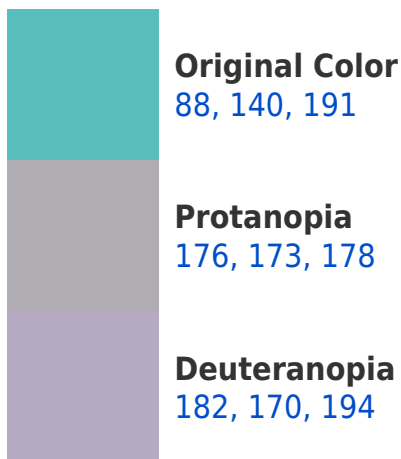

Split-complementary colors differ from the complementary color scheme. The scheme consists of three colors, the original color and two neighbors of the complement color.

227, 169, 136

88, 140, 191

223, 156, 191

191, 178, 88

94, 85, 85

158, 0, 3

31, 0, 1

Previews

White Background

This preview shows how the RYB color 88, 140, 191 looks on a white background.

Color Contrast Check

RYB 88, 140, 191 Background

This preview shows how black text looks on a background with the RYB color 88, 140, 191.

This preview shows how white text looks on a background with the RYB color 88, 140, 191.

Dichromacy

Tritanopia
94, 145, 204

Trichromacy

Original Color
88, 140, 191

Protanomaly
144, 162, 182

Deuteranomaly
148, 166, 192

Tritanomaly
92, 143, 199

Monochromacy