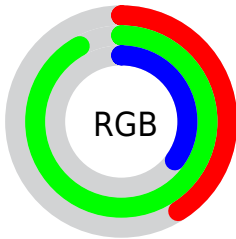

Distribution

- Red (41%)
- Green (92%)
- Blue (35%)