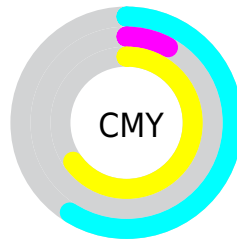

Details

The RYB color **88, 235, 218** is a dark color, and the websafe version is hex **66FF66**. The color can be described as middle muted chartreuse. A complement of this color would be **218, 88, 235**, and the grayscale version is **180, 180, 180**.

A 20% lighter version of the original color is **143, 255, 232**, and **29, 178, 177** is the 20% darker color. If you saturate the color by 10%, you get **65, 235, 216**, and if you desaturate by 10%, it is **111, 235, 220**.

Distribution

- Red (41%)
- Green (92%)
- Blue (35%)

- Red (35%)
- Yellow (92%)
- Blue (85%)

- Cyan (55%)
- Magenta (0%)
- Yellow (63%)
- Black (8%)

- Cyan (59%)
- Magenta (8%)
- Yellow (65%)

Brightness & Saturation Gradients

These gradients show how the RYB color 88, 235, 218 changes by changing the brightness by 10 percent. The first figure shows a shift by +10% for each color and the second figure -10%.

Similar to the brightness gradients but the following saturation gradients show a change of the RYB color 88, 235, 218 by changing the saturation by 10% instead.