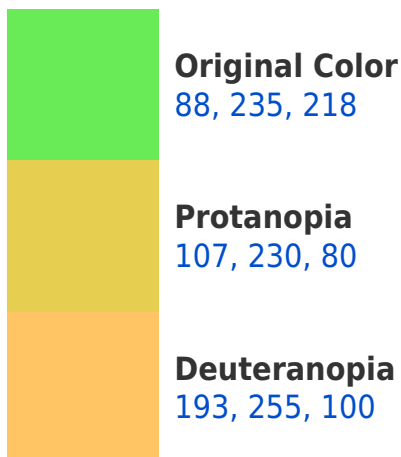

A 20% lighter version of the original color is **143, 255, 232**, and **29, 178, 177** is the 20% darker color. If you saturate the color by 10%, you get **65, 235, 216**, and if you desaturate by 10%, it is **111, 235, 220**.

235, 88, 179

116, 106, 117

160, 0, 181

47, 0, 54

Previews

White Background

This preview shows how the RYB color 88, 235, 218 looks on a white background.

Color Contrast Check

R Y B 88, 235, 218 Background

This preview shows how black text looks on a background with the RYB color 88, 235, 218.

This preview shows how white text looks on a background with the RYB color 88, 235, 218.

Dichromacy

Tritanopia
137, 183, 238

Trichromacy

Original Color

88, 235, 218

Protanomaly

83, 217, 115

Deuteranomaly