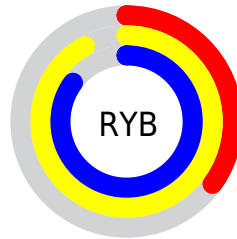

- Red (35%)
- Yellow (92%)
- Blue (85%)