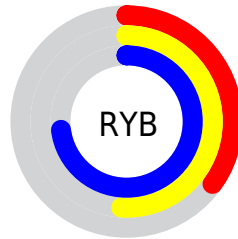

- Red (35%)
- Yellow (51%)
- Blue (73%)