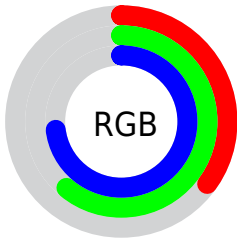

Distribution

- Red (35%)
- Green (61%)
- Blue (73%)