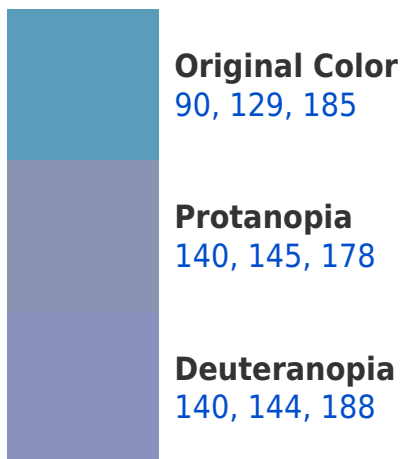

Color Blindness Simulation

Color vision deficiency is a very complex topic, and I could not describe the different causes any better than Wikipedia does, so if you want to learn more, you should check out their [article about color blindness](#).

Dichromacy