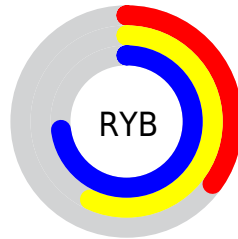

Conversions

Conversions Part 2

Format	Color
RYB	90, 145, 186
Decimal	5946018
CIELab	69.39, -34.34, 3.76
CIElCh	69, 34.541, 173.759
Yxy	39.8846, 0.2608, 0.3682
Android (android.graphics.Color)	4284136098 (0xFF5ABAA2)
YUV	154.5600, 3.6679, -56.6191
Hunter-Lab	63.1543, -30.6506, 6.4785

Details

The RYB color **90, 145, 186** is a dark color, and the websafe version is hex **66CCCC**. A complement of this color would be **186, 90, 114**, and the grayscale version is **155, 155, 155**.

A 20% lighter version of the original color is **146, 202, 243**, and **26, 85, 132** is the 20% darker color. If you saturate the color by 10%, you get **71, 137, 186**, and if you desaturate by 10%, it is **109, 153, 186**.

Distribution

- Red (35%)
- Green (73%)
- Blue (64%)

- Red (35%)
- Yellow (57%)
- Blue (73%)

- Cyan (52%)
- Magenta (0%)
- Yellow (13%)
- Black (27%)

- Cyan (65%)
- Magenta (27%)
- Yellow (37%)

Brightness & Saturation Gradients