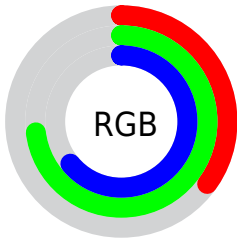

Distribution

- Red (35%)
- Green (73%)
- Blue (64%)