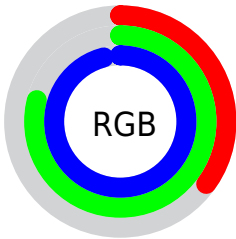

Distribution

Red (35%)

Green (79%)

Blue (96%)