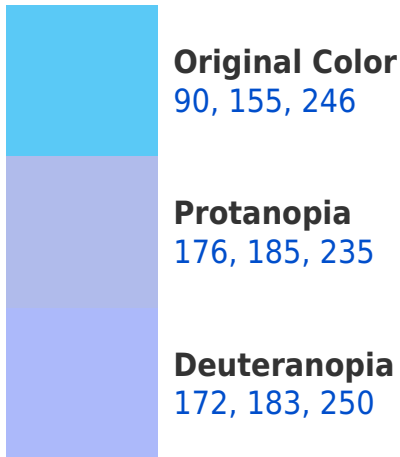

White Background

This preview shows how the RYB color 90, 155, 246 looks on a white background.

Color Contrast Check

Large Text (above 18pt) WCAG AA × Fail

Any Text WCAG AA × Fail

Large Text (above 18pt) WCAG AAA × Fail

Any Text WCAG AAA ✓ Pass

If you want to check with other color combinations, try the [Color Contrast Checker](#).

RYB 90, 155, 246 Background

This preview shows how black text looks on a background with the RYB color 90, 155, 246.

This preview shows how white text looks on a background with the RYB color 90, 155, 246.

Color Blindness Simulation

Color vision deficiency is a very complex topic, and I could not describe the different causes any better than Wikipedia does, so if you want to learn more, you should check out their [article about color blindness](#).

Dichromacy

Tritanopia
78, 146, 222

Trichromacy

Original Color

90, 155, 246

Protanomaly

145, 176, 239

Deuteranomaly