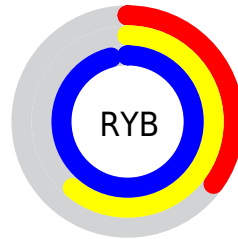

Details

The RYB color **90, 155, 246** is a light color, and the websafe version is hex **66CCFF**. The color can be described as light muted cyan. A complement of this color would be **246, 153, 90**, and the grayscale version is **173, 173, 173**.

A 20% lighter version of the original color is **153, 204, 255**, and **0, 83, 190** is the 20% darker color. If you saturate the color by 10%, you get **65, 140, 246**, and if you desaturate by 10%, it is **115, 169, 246**.

Distribution

Red (35%)

Green (79%)

Blue (96%)

Red (35%)

Yellow (61%)

Blue (96%)

Cyan (63%)

Magenta (18%)

Yellow (0%)

Black (4%)

Cyan (65%)

Magenta (21%)

Yellow (4%)

Brightness & Saturation Gradients

These gradients show how the RYB color 90, 155, 246 changes by changing the brightness by 10 percent. The first figure shows a shift by +10% for each color and the second figure -10%.