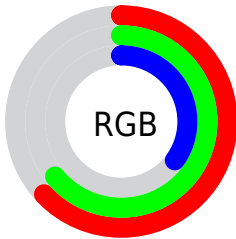

Distribution

Red (63%)

Green (64%)

Blue (35%)