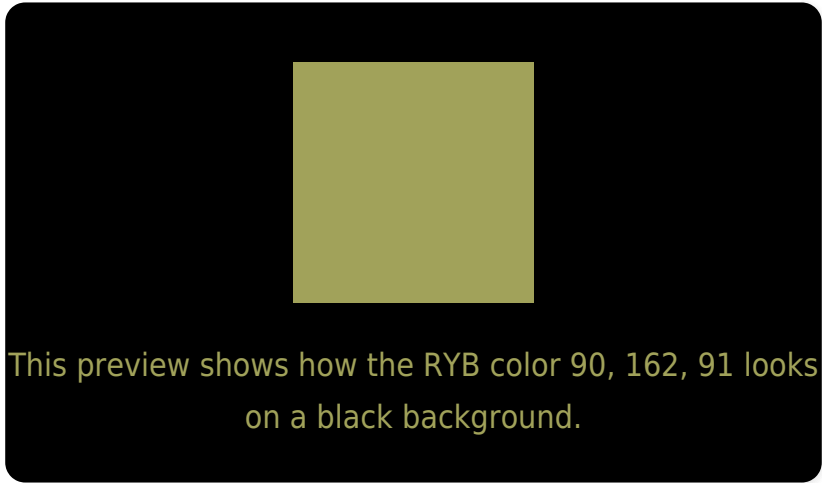

## White Background

This preview shows how the RYB color 90, 162, 91 looks on a white background.

# Black Background