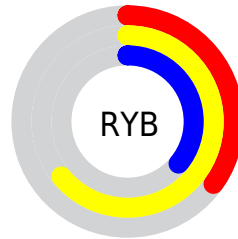

## Conversions Part 2

<b>Format</b>	<b>Color</b>
<a href="#">RYB</a>	<a href="#">90, 162, 91</a>
Decimal	<a href="#">10592858</a>
CIELab	<a href="#">65.09, -11.12, 37.17</a>
CIELCh	<a href="#">65, 38.801, 106.650</a>
Yxy	<a href="#">34.1559, 0.3761, 0.4360</a>
Android (android.graphics.Color)	<a href="#">4288782938 (0xFFA1A25A)</a>
YUV	<a href="#">153.4930, -31.3020, 6.5836</a>
Hunter-Lab	<a href="#">58.4431, -12.2856, 25.9842</a>

# Details

The RYB color **90, 162, 91** is a dark color, and the websafe version is hex **999966**. A complement of this color would be **91, 90, 162**, and the grayscale version is **154, 154, 154**.

A 20% lighter version of the original color is **141, 217, 141**, and **41, 111, 44** is the 20% darker color. If you saturate the color by 10%, you get **74, 162, 75**, and if you desaturate by 10%, it is **106, 162, 107**.

# Distribution

Red (63%)

Green (64%)

Blue (35%)

Red (35%)

Yellow (64%)

Blue (36%)

Cyan (1%)