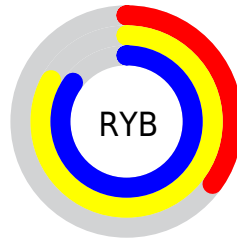

Red (35%)

Yellow (83%)

Blue (85%)