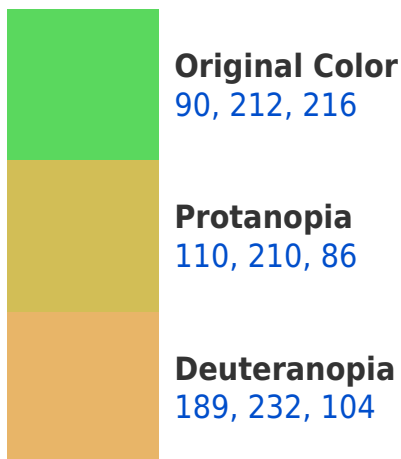

# Black Background

This preview shows how the RYB color 90, 212, 216 looks on a black background.

## **RYB 90, 212, 216 Background**

This preview shows how black text looks on a background with the RYB color 90, 212, 216.

This preview shows how white text looks on a background with the RYB color 90, 212, 216.

## Dichromacy

**Tritanopia**  
120, 165, 219

# Trichromacy

**Original Color**

90, 212, 216

**Protanomaly**

89, 199, 122

**Deuteranomaly**

100, 194, 114

**Tritanomaly**