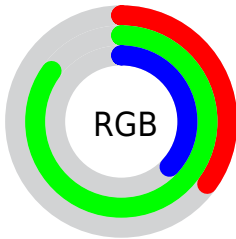

Distribution

Red (35%)

Green (85%)

Blue (37%)