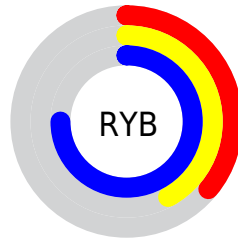

- Red (36%)
- Yellow (42%)
- Blue (75%)