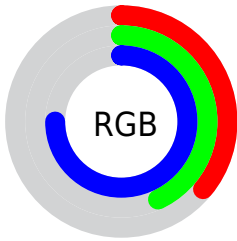

Distribution

- Red (36%)
- Green (43%)
- Blue (75%)