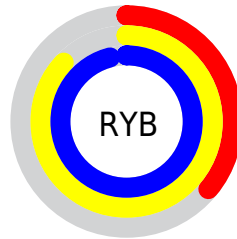

- Red (36%)
- Yellow (87%)
- Blue (96%)