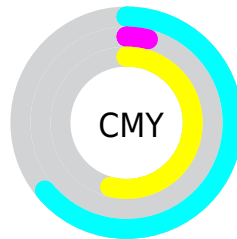

A 20% lighter version of the original color is **155, 240, 255**, and **0, 140, 188** is the 20% darker color. If you saturate the color by 10%, you get **66, 219, 246**, and if you desaturate by 10%, it is **116, 227, 246**.

Distribution

- Red (36%)
- Green (96%)
- Blue (46%)

- Red (36%)
- Yellow (87%)
- Blue (96%)

- Cyan (63%)
- Magenta (0%)
- Yellow (52%)
- Black (4%)

- Cyan (64%)
- Magenta (4%)
- Yellow (54%)

Brightness & Saturation Gradients

These gradients show how the RYB color 91, 223, 246 changes by changing the brightness by 10 percent. The first figure shows a shift by +10% for each color and the second figure -10%.

Similar to the brightness gradients but the following saturation gradients show a change of the RYB color 91, 223, 246 by changing the saturation by 10% instead.