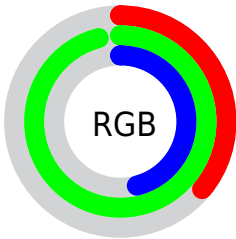

Distribution

- Red (36%)
- Green (96%)
- Blue (46%)