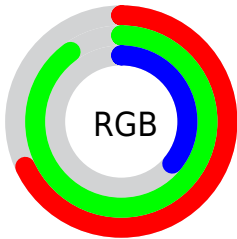

Distribution

- Red (68%)
- Green (90%)
- Blue (36%)