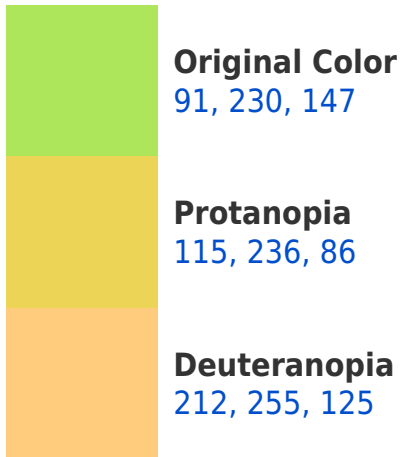

A 20% lighter version of the original color is **146, 255, 169**, and **33, 174, 89** is the 20% darker color. If you saturate the color by 10%, you get **68, 230, 133**, and if you desaturate by 10%, it is **114, 230, 161**.

216, 91, 230

108, 103, 115

72, 0, 179

21, 0, 51

Previews

White Background

This preview shows how the RYB color 91, 230, 147 looks on a white background.

Color Contrast Check

R Y B 91, 230, 147 Background

This preview shows how black text looks on a background with the RYB color 91, 230, 147.

This preview shows how white text looks on a background with the RYB color 91, 230, 147.

Dichromacy

Tritanopia
192, 207, 233

Trichromacy

Original Color

91, 230, 147

Protanomaly

88, 219, 94

Deuteranomaly