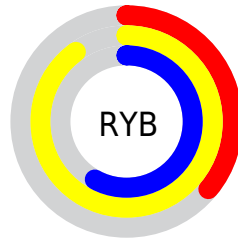

- Red (36%)
- Yellow (90%)
- Blue (58%)